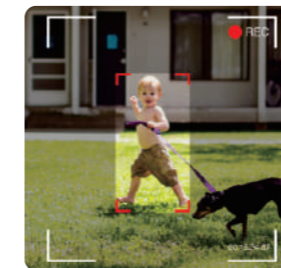

Humanoid Recognition

Built-in AI humanoid recognition, false alarms can be avoided, only the approaching suspicious objects can trigger the video recording and pushing alert. (In the traditional security products, false alarms are usually triggered by light changes, tree leave movements, passing cars and other non-human being objects, which are unnecessary and annoying. Floodlight Security Camera perfectly solves this problem